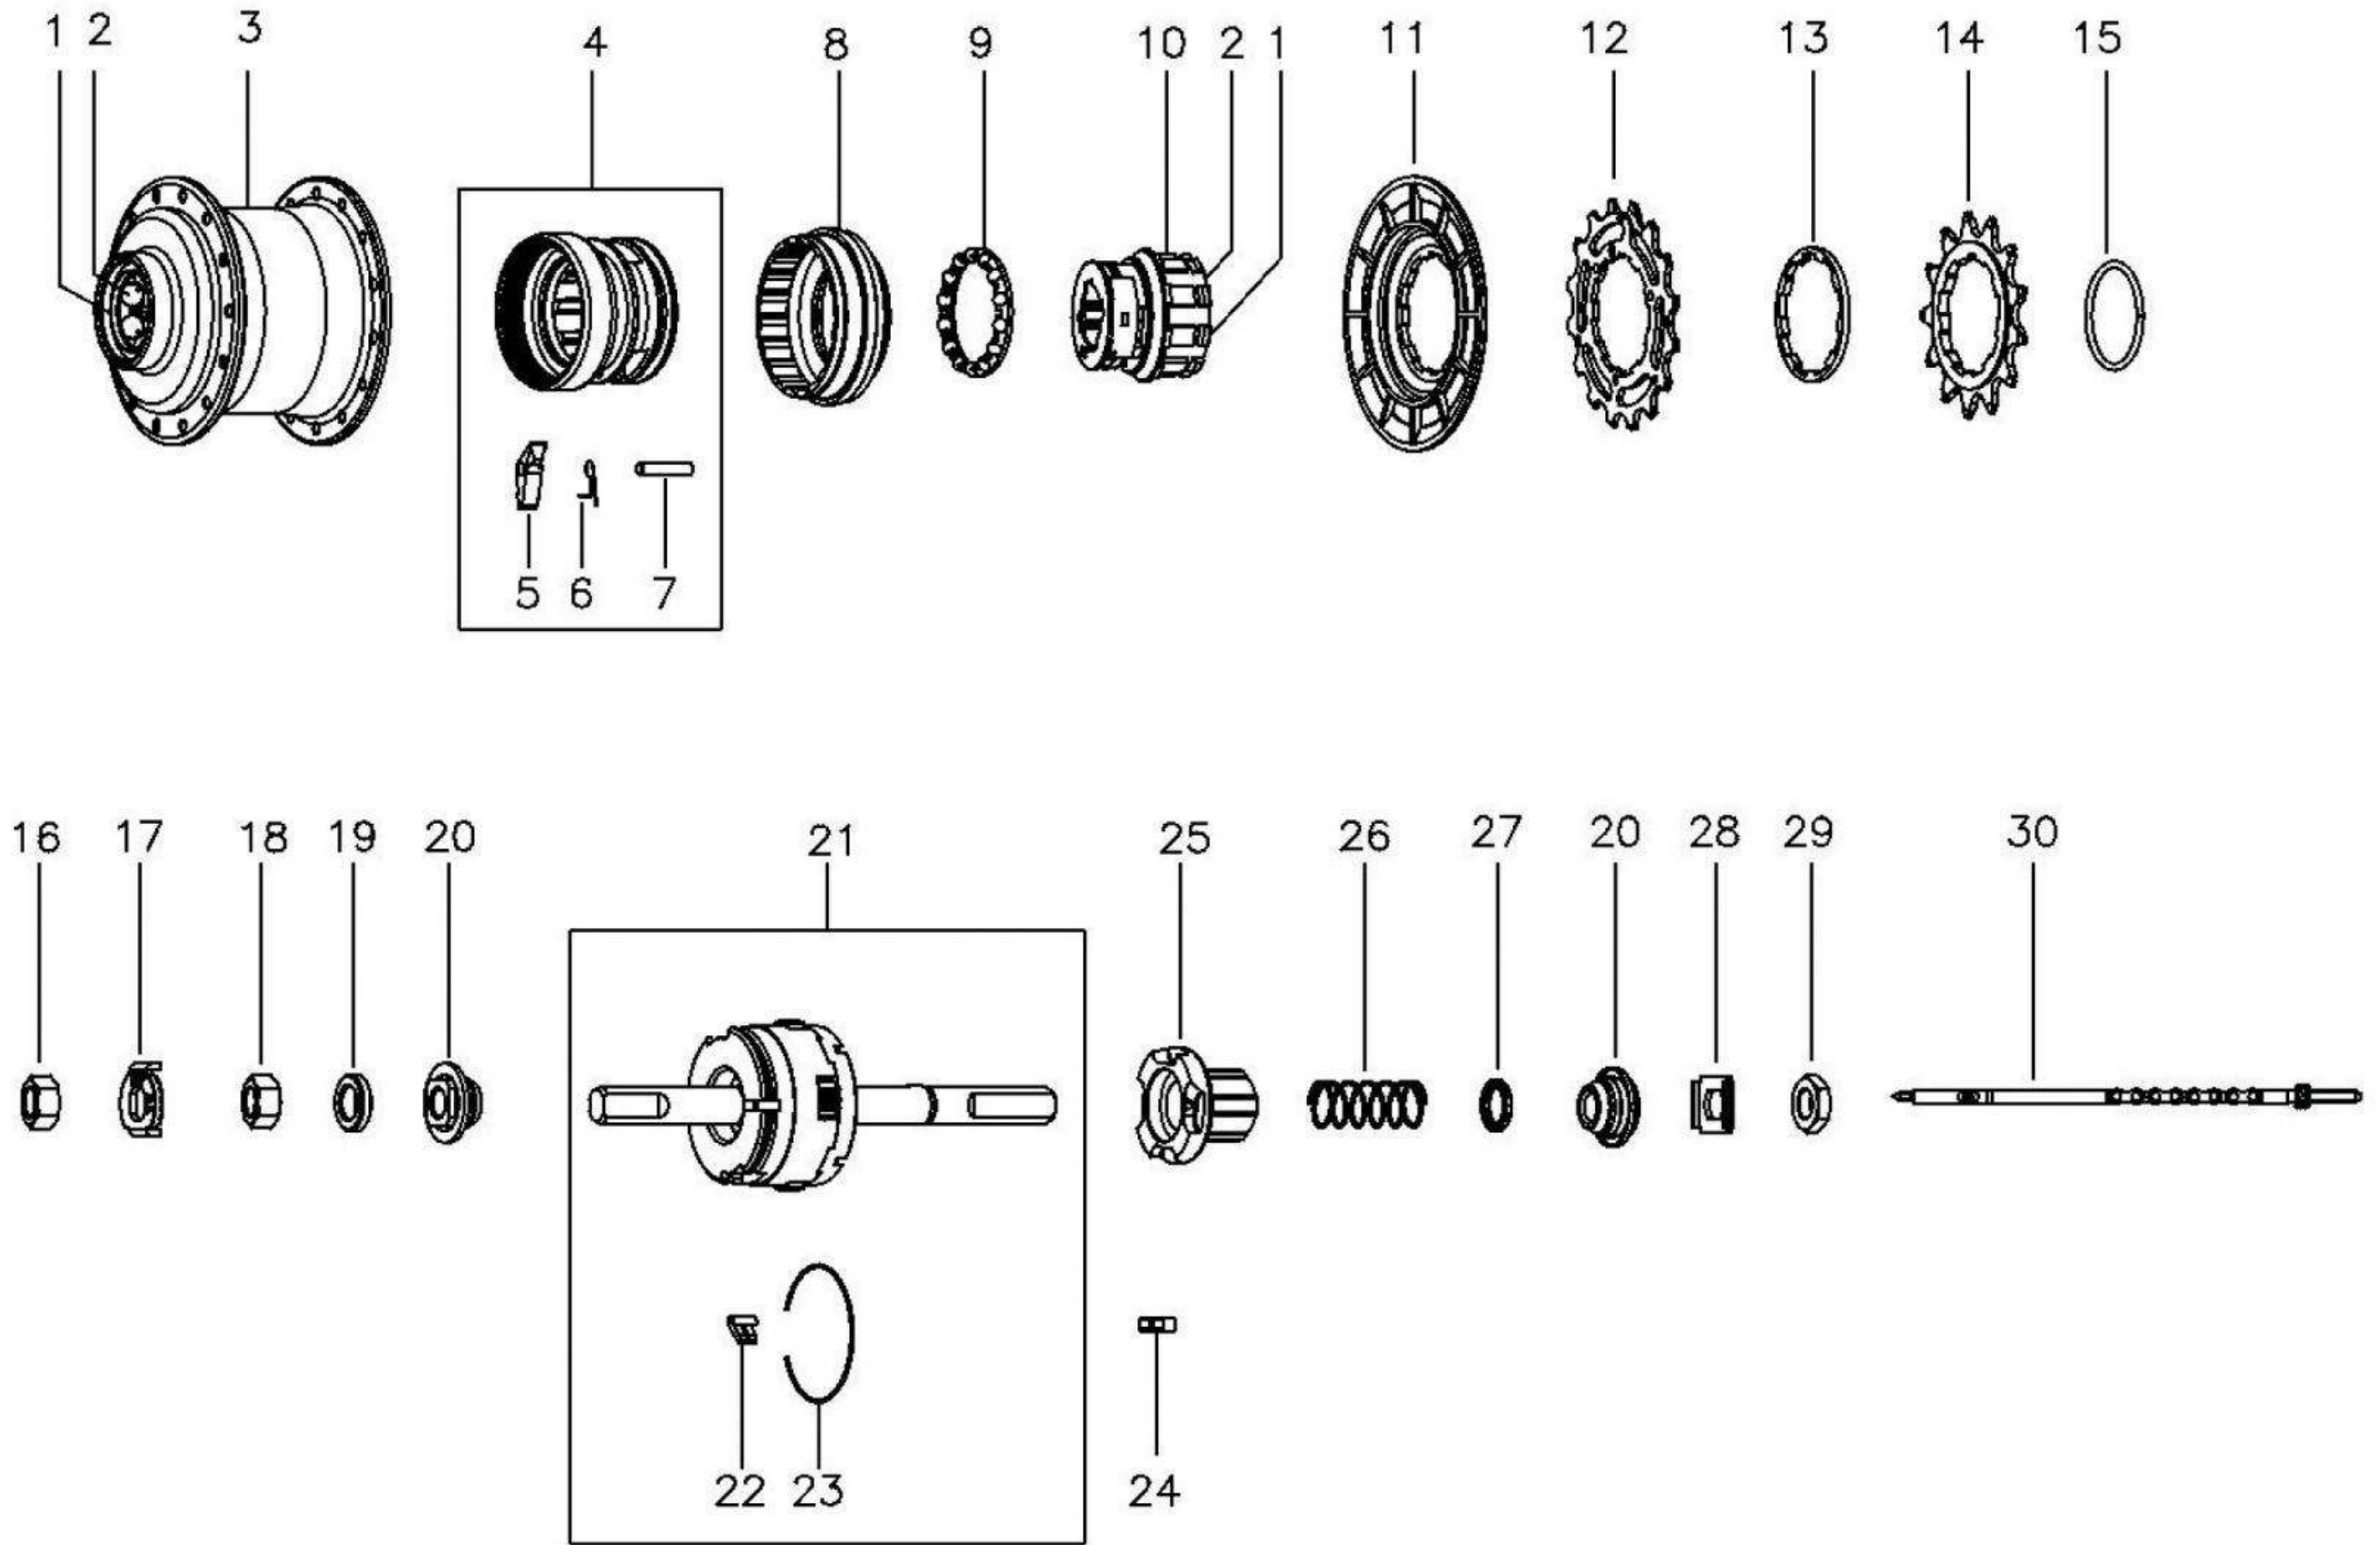

Part List: BWR Three Speed Gear Hub

2011/09

Item Sales			Item Sales			Item Sales		
No.	No.	Description	No.	No.	Description	No.	No.	Description
1	HSA102	Outer Dustcap	13	HMW542	Sprocket Spacer-2.2mm	23	HSA450	Pawl Spring Circlip
2	HSA284	Ball Cage Assembly L.H. 6.4mm Ball	14	HSL893	12T Sprocket	24	HSA295	Axle Key
3	HSA796	BWR Hub Shell Assembly			13T Sprocket	25	HSA536	Sliding Clutch
4	HSA798	BWR Gear Ring Assembly	15	HSL721	Sprocket Circlip	26	HSA128	Clutch Spring
5	HSA119	R/H Gear Ring Pawl	16	HMN128	L/H Axle Nut	27	HSA129	Clutch Spring Cap
6	HSA120	Gear Ring Pawl Spring	17	HMW526	Lockwasher	28	HMW147	Cone Lockwasher
7	HSA415	Gear Ring Pawl Pin	18	HMN407	Cone Locknut-6.4mm	29	HMN404	Cone Locknut-3.2mm
8	HSA799	NIG Ball Ring-Satin	19	HMW129	Spacing Washer 1/8"	30	HSA126	Indicator Mark 2
9	HSA438	Ball Cage Assembly	20	HSA101	Cone			
10	HSA800	BWR Driver Assembly	21	HSA797	BWR Axle/Planet Cage/Pinion Assembly			
11	HSL967	BWR Sprocket Dustcap	22	HSH482	Pawl			
12	HSL968	16T Sprocket						